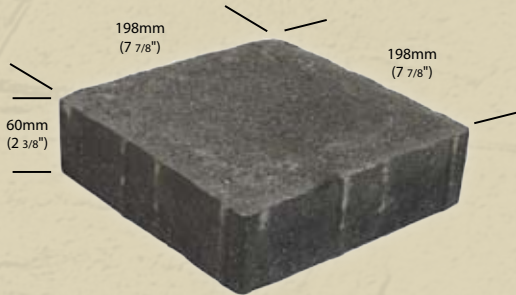

Cobble Park Stone