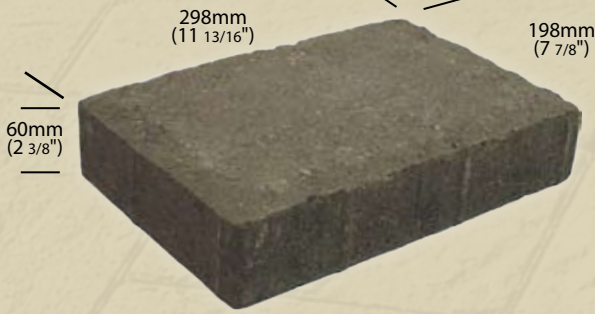

Cobble Park & Cobble Plaza Stone have rounded edges with a flat top, giving them the look of a vintage European cobblestone street for a softer worn look than Roca. Cobble Park & Cobble Plaza Stone are available in a broad variety of colors and as part of a paver system that includes Cobble Park, Cobble Plaza and Cobble Rotundo Stones, you can create a look for enduring appeal.

Williamsburg Blend

Western Interlock pavers are made from natural materials and due to variables in the photographic reproduction process, the actual color of the stones may vary slightly. For a truly accurate representation, we invite you to stop by any of our retail facilities to see them in person.