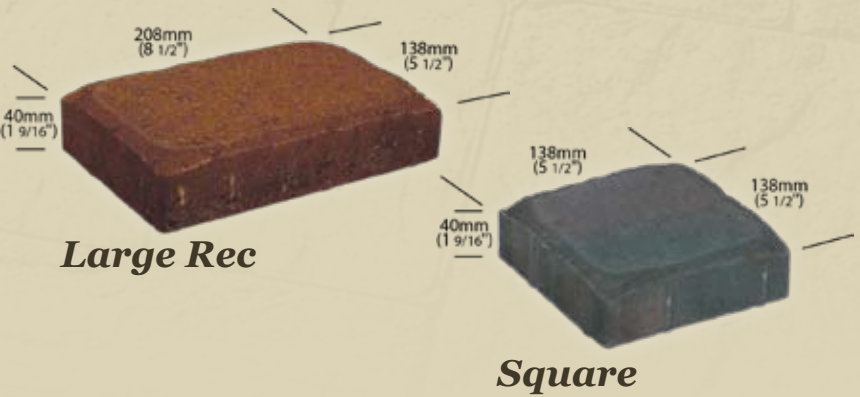

Cobble Slimline has a traditional soft edged old world look. Its thinner profile is a great solution for overlays where height is a concern, or for areas which will never receive vehicular traffic. Cobble Slimline is an economical alternative to our regular paver line and its two available sizes give it a myriad of pattern options.

Cobble Slimline

Cobble Slimline: Columbia Blend

Cobble Slimline: Jamestown Blend

Cobble Slimline: Jamestown Blend

Columbia Blend

Jamestown Blend