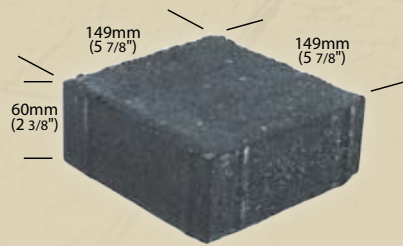

Another stone is the City Square, a smaller 6"x6" square. It looks well alone, or City Square also dovetails nicely with our Arena Stone in a half scale ratio.

# City Square

Arena Stone w/ City Square: Earth Brown and Desert Tan

City Square: Charcoal

Charcoal

Desert Tan

Earth Brown

Pewter

Western Red

Western Interlock pavers are made from natural materials and due to variables in the photographic reproduction process, the actual color of the stones may vary slightly. For a truly accurate representation, we invite you to stop by any of our retail facilities to see them in person.