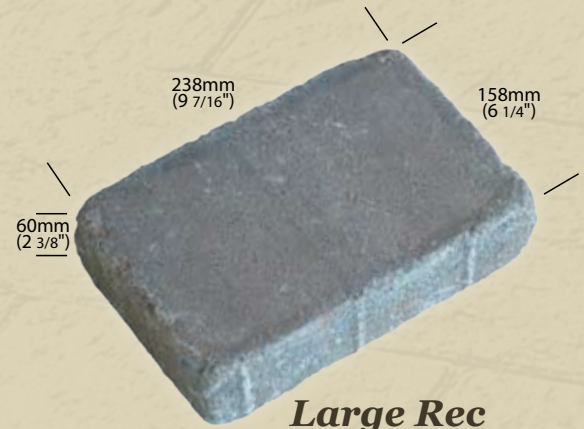

Roca Camino Stone offers a unique surface treatment produced by individually tumbling the stones. Roca Camino Stone has a broken edge with rugged good looks and is available in an array of colors. Roca Camino Stone is available in three sizes with old world charm and multiple pattern combinations that lend themselves well to beautiful designs.

Roca Camino Stone

Camino Stone Large Recs & Squares: Willamette & Boston mixed on site (non-stock)

Columbia Blend

Jamestown Blend