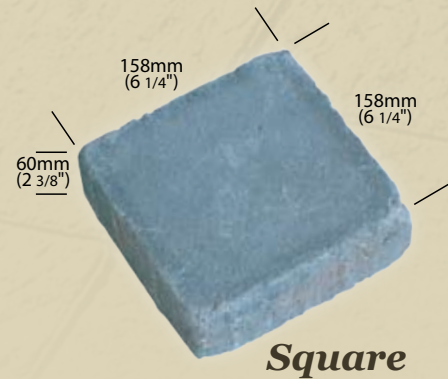

Roca Camino Stone offers a unique surface treatment produced by individually tumbling the stones. Roca Camino Stone has a broken edge with rugged good looks and is available in an array of colors. Roca Camino Stone is available in three sizes with old world charm and multiple pattern combinations that lend themselves well to beautiful designs.

Roca Camino Stone

Camino Stone Large Recs & Squares: Willamette & Boston mixed on site (non-stock)

Columbia Blend

Jamestown Blend