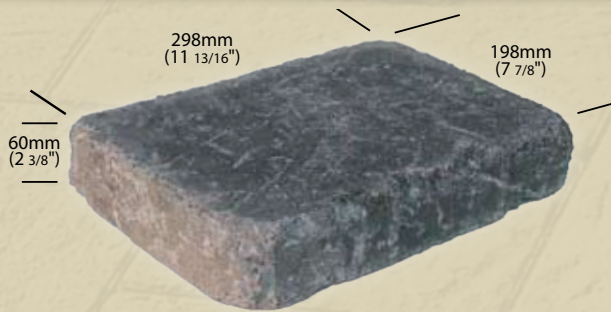

Pewter

Western Interlock pavers are made from natural materials and due to variables in the photographic reproduction process, the actual color of the stones may vary slightly. For a truly accurate representation, we invite you to stop by any of our retail facilities to see them in person.