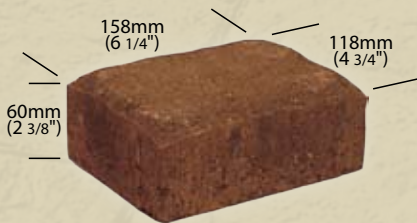

Camino Stone

Camino Stone Large Recs & Squares: Jamestown Blend

Camino Stone Squares: Willamette Blend

Boston Blend

Britewood Blend

Cambridge Blend

Charcoal

Columbia Blend

Earth Brown

Large Rec

Square

Small Rec

Camino Stone Large Recs & Squares: Britewood Blend w/Charcoal Border

High Desert Blend

Jamestown Blend

Northwest Slate Blend